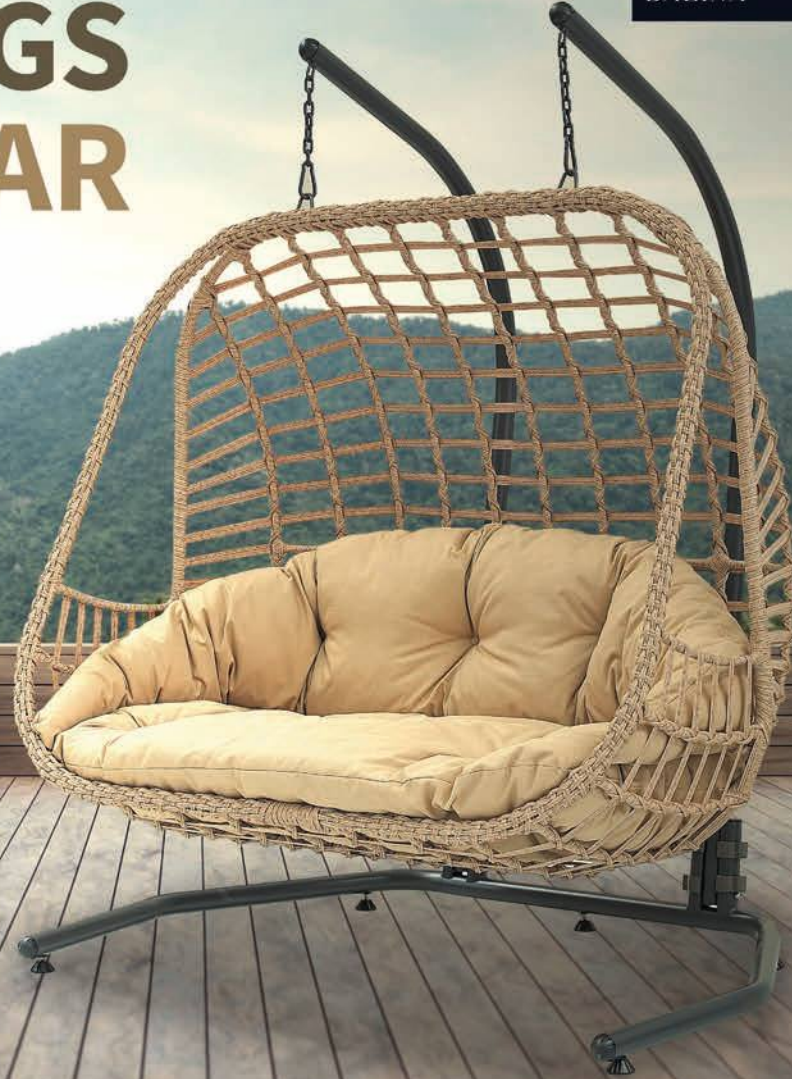

SWINGS SALINCAKLAR

DOUBLE
BALINA

APPLE

LEAF YAPRAK

A variety of color options make the most demanding customer satisfied. The style of knitting frame makes it feel like sitting in a big nest made of rattan, bringing the feeling of relaxation of nature. In addition, the small openings make the swing always in good circulation of air from all sides to help users as comfortable as possible.